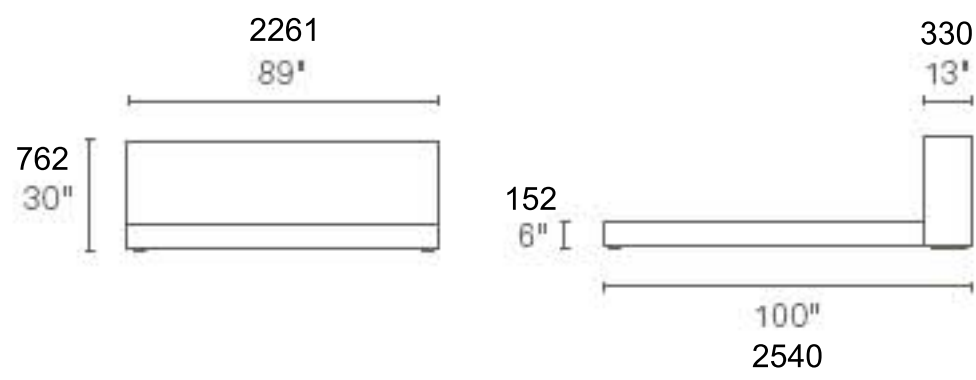

### DODU KING

DD1-FLTKNG-AQ

DD1-FLTKNG-CL

DD1-FLTKNG-WH

AQUA

CHARCOAL

WHEAT

queen size pictured